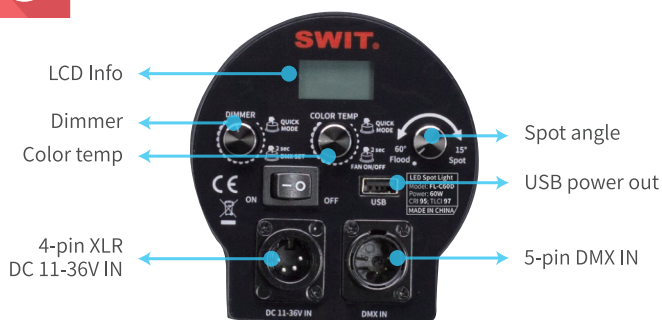

COB-LED Fresnel Light

60W Super Bright / 15°-60° adjust / DMX control

FL-C60D

Super High Intensity

Distance	1 meter	2 meters	3 meters
15° Spot	25000 Lux	6250 Lux	2700 Lux
60° Flood	4000 Lux	1000 Lux	445Lux

■ Spot angle of Electronic adjustments by Knob or DMX

Rear Interfaces

Knob	Dimmer	Color Temp
Default	1% fine adjust	2700K-8000K continuously 100K fine adjust
Press down	10% quick adjust	2700K/3200K/4500K/5600K 6500K/7200K/8000K switch
Long Press	DMX address set	Fan ON/OFF switch

Accurate Color

CRI Ra = 95

TLCI = 97

Accessories

S-7200A / S-7200S
Gold Mount / V-mount plate
with light stand clamp
and D-tap output

S-7101
D-tap to 4-pin XLR DC cable

AC to 4-pin XLR DC Adaptor

SWIT Electronics Co., Ltd.
+86-25-85805753
<http://www.swit.cc>
Email: contact@swit.cc