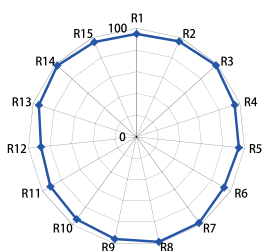

Accurate Color

CRI Ra = 95