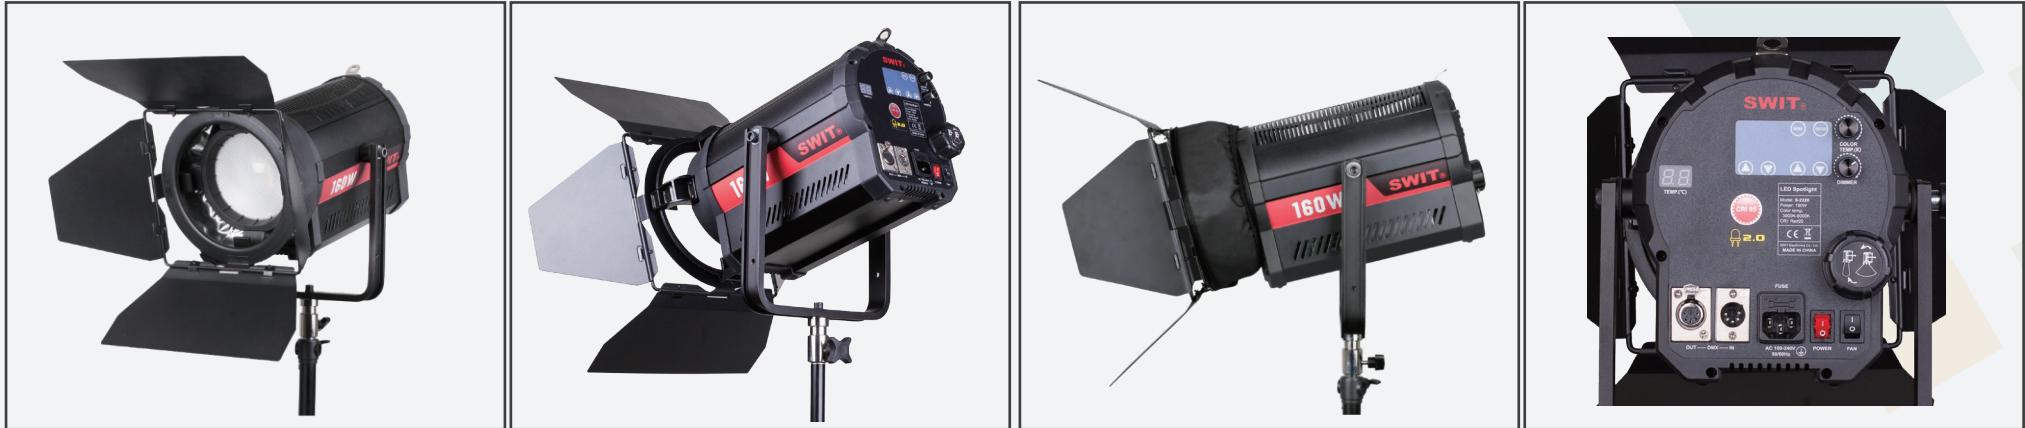

S-2320

Bi-color Studio Spot LED light

SWIT

■ Features:

- ◆ 160W ultra bright COB LED light
- ◆ 20°-70° Spot/Flood adjustable
- ◆ 3000K-8000K continuously adjustable
- ◆ 0-100% flick-free dimming
- ◆ Super high CRI Ra≥95, TLCI≥95
- ◆ DMX512 controlled color and dimmer
- ◆ LCD display color and dimmer value
- ◆ Silent mode by fans switching off
- ◆ LED overheat detection and protection
- ◆ 4-leaf metal barn doors
- ◆ Strong all-metal housing
- ◆ U-shape support and lighting tripod mount

■ Specifications:

Beam angle	20° - 70°		
Max illuminance	3 m	Spot 5000Lux	Flood 880Lux
	5 m	Spot 1790Lux	Flood 320Lux
	7 m	Spot 910Lux	Flood 160Lux
Color temperature	3000K – 8000K		
CRI	≥95		
TLCI	≥95		
Power	160W		
Working voltage	AC 100-240V 50/60Hz		
Dimension	390×320×370mm		
Weight	5kg		