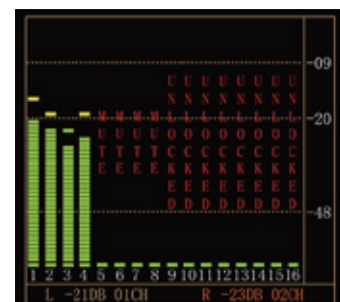

### User 3DLUT Upload

CM-S73H provides a USB port to upload User creative 3DLUT, supports 17x17x17 cubes.

### Embedded Audio Meters

CM-S73H supports SDI-16ch and HDMI-2ch embedded audio meters display, with marks and audio abnormal alert info.

Users can also select any 2 channels audio to output via 3.5mm socket or speakers.

The audio meter pattern display position, frames, alert info, and translucent are selectable.