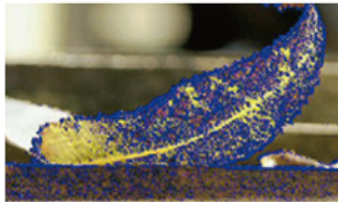

Professional Video Tools

Red/Blue Focus Assist