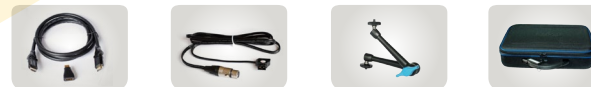

Luxury Package has additional:

S-7107 HDMI cable with mini HDMI adaptor   S-7101 D-tap to 4-pin XLR cable   Pan-tilt arm trestle (screw mount)   Carrying case